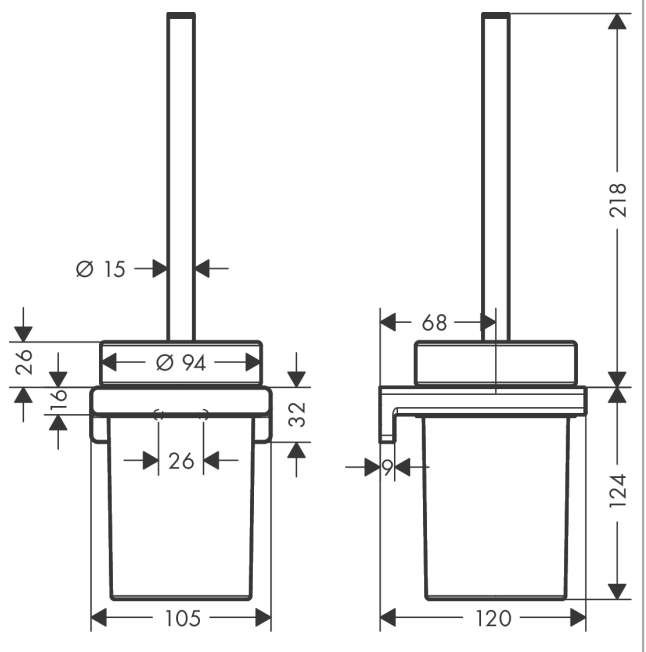

AddStoris

Toilet brush holder wall-mounted

Finish: **Matt Black** Article Number: **41752670**

Description

product features

- wall-mounted
- material: metal
- material recess: matt glass
- with removable insert
- with mounting material
- concealed fastening
- drilling distance 26 mm
- diameter drill hole: 6 mm

Design awards

reddot winner 2021

Product image

Scale drawing

AddStoris
Toilet brush holder wall-mounted
 Finish: **Matt Black** Article Number: **41752670**

Exploded Drawing

Year of production: >04/21

AddStoris

Toilet brush holder wall-mounted

Finish: **Matt Black** Article Number: **41752670**

Spare part list

Year of production: >04/21

Pos.	Description	Article Number	PC	PU
1	support element	94165000	3	1
2	mounting set	40915000	4	1
3	plastic ring	94204000	6	1
4	glass cup on its own	94201000	10	1
5	stick with brush	94171670	61	1
6	WC-brush black Ø 75 mm	93822000	4	1