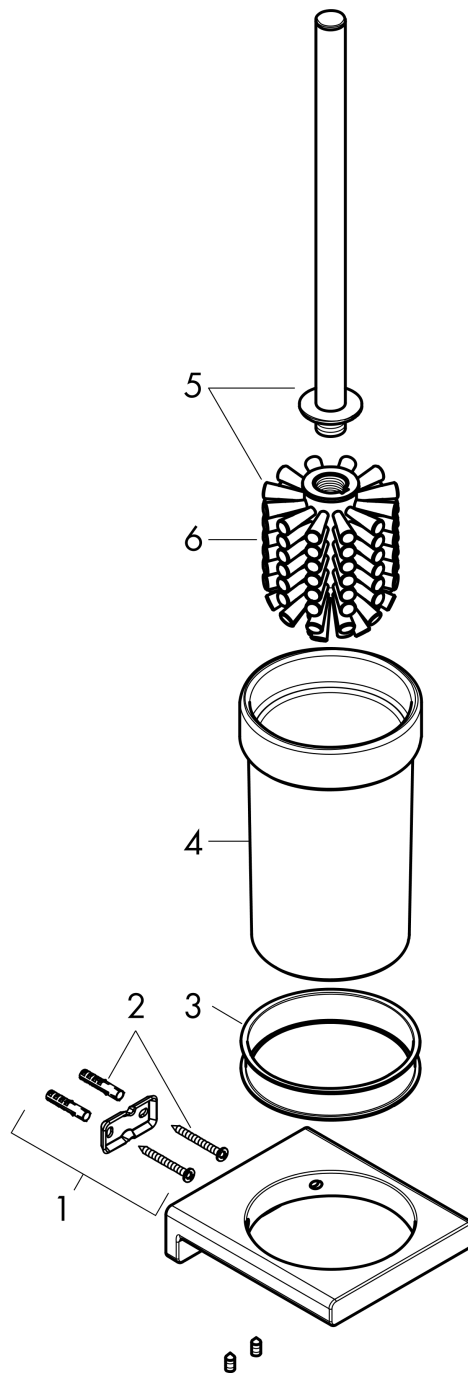

AddStoris

Toilet brush holder wall-mounted

Finish: **Matt Black** Article Number: **41752670**

Description

product features

- wall-mounted
- material: metal
- material recess: matt glass
- with removable insert
- with mounting material
- concealed fastening
- drilling distance 26 mm
- diameter drill hole: 6 mm

Design awards

reddot winner 2021

Product image

Scale drawing

AddStoris
Toilet brush holder wall-mounted
 Finish: **Matt Black** Article Number: **41752670**

Exploded Drawing

Year of production: >04/21

AddStoris

Toilet brush holder wall-mounted

Finish: **Matt Black** Article Number: **41752670**

Spare part list

Year of production: >04/21

Pos.	Description	Article Number	PC	PU
1	support element	94165000	3	1
2	mounting set	40915000	4	1
3	plastic ring	94204000	6	1
4	glass cup on its own	94201000	10	1
5	stick with brush	94171670	61	1
6	WC-brush black Ø 75 mm	93822000	4	1